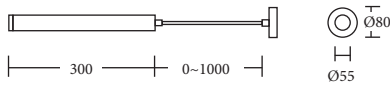

SRL-PL1512-300H

12 Watt / CRI 93 / 1080 lm

- High efficiency LED chip
- High Colour Rendering Index
- Effective thermal management
- Long lifespan
- Various beam angle options
- Adjustable pole length
- C-TICK and SAA approved

Available trim colour:

PERFORMANCE:

LED Power	12 W
Luminous Flux	1080 lm
Efficiency	90 lm/W
Color Rendering Index	> 93
Power Factor	> 0.95
Dimming	Optional

GENERAL INFORMATION:

LED Type	CREE CXA 1507
Driver System	Lifud LED Driver
Size	Ø55 mm x H300 mm Base: Ø80 mm x 25 mm
IES File	Available
Warranty	2 Years

PRODUCT OPTION:

Beam Angle Selection	15° / 24° / 38°
Colour Temperature	3000K

PHOTOMETRIC DATA

SRL-PL1512-300/12W/3000K/24°