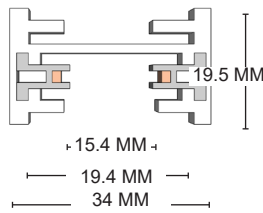

TWO LINE TRACK SYSTEM

STANDARD LENGTH 1-circuit main voltage track in extruded aluminum. Main voltage 220-240V. Electrical wiring is located in an extruded PVC insulated housing. The track is supplied with a series of accessories which will successfully resolve almost all types of lighting installation requirements. And also has the facility for direct surface mounting through knockouts at 500mm spacing.

STANDARD COUPLINGS

Reference Diagram for Choice of Connectors