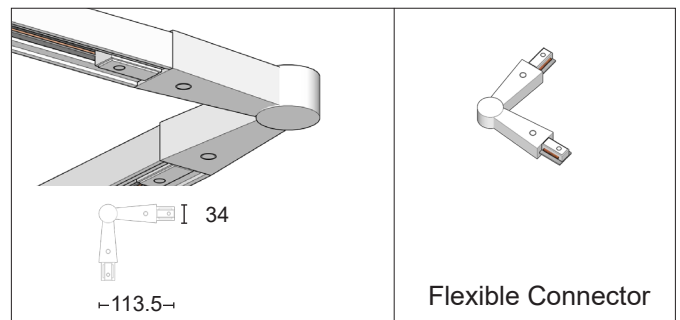

TWO LINE TRACK SYSTEM

STANDARD LENGTH 1-circuit main voltage track in extruded aluminum. Main voltage 220-240V. Electrical wiring is located in an extruded PVC insulated housing. The track is supplied with a series of accessories which will successfully resolve almost all types of lighting installation requirements. And also has the facility for direct surface mounting through knockouts at 500mm spacing.

STANDARD COUPLINGS

Reference Diagram for Choice of Connectors