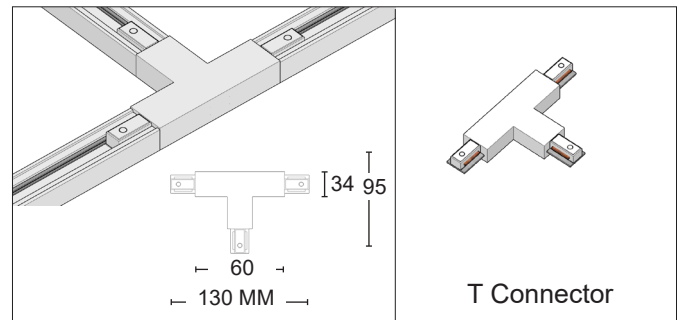

TWO LINE TRACK SYSTEM

STANDARD LENGTH 1-circuit main voltage track in extruded aluminum. Main voltage 220-240V. Electrical wiring is located in an extruded PVC insulated housing. The track is supplied with a series of accessories which will successfully resolve almost all types of lighting installation requirements. And also has the facility for direct surface mounting through knockouts at 500mm spacing.

STANDARD COUPLINGS

Reference Diagram for Choice of Connectors