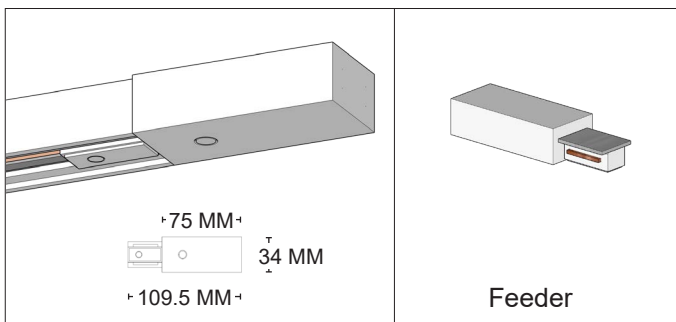

TWO LINE TRACK SYSTEM

STANDARD LENGTH 1-circuit main voltage track in extruded aluminum. Main voltage 220-240V. Electrical wiring is located in an extruded PVC insulated housing. The track is supplied with a series of accessories which will successfully resolve almost all types of lighting installation requirements. And also has the facility for direct surface mounting through knockouts at 500mm spacing.

STANDARD COUPLINGS

Reference Diagram for Choice of Connectors