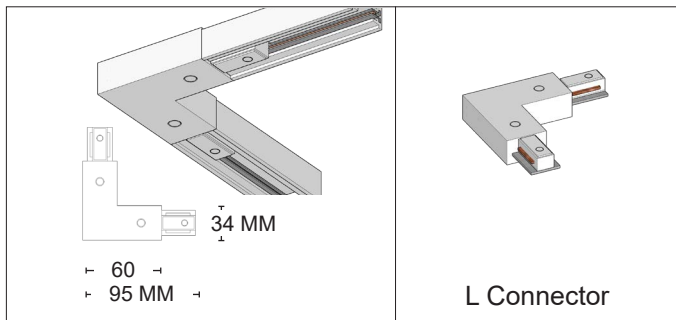

TWO LINE TRACK SYSTEM

STANDARD LENGTH 1-circuit main voltage track in extruded aluminum. Main voltage 220-240V. Electrical wiring is located in an extruded PVC insulated housing. The track is supplied with a series of accessories which will successfully resolve almost all types of lighting installation requirements. And also has the facility for direct surface mounting through knockouts at 500mm spacing.

STANDARD COUPLINGS

Reference Diagram for Choice of Connectors