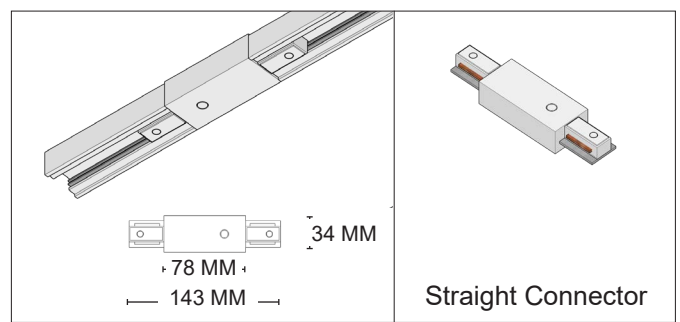

TWO LINE TRACK SYSTEM

STANDARD LENGTH 1-circuit main voltage track in extruded aluminum. Main voltage 220-240V. Electrical wiring is located in an extruded PVC insulated housing. The track is supplied with a series of accessories which will successfully resolve almost all types of lighting installation requirements. And also has the facility for direct surface mounting through knockouts at 500mm spacing.

STANDARD COUPLINGS

Reference Diagram for Choice of Connectors