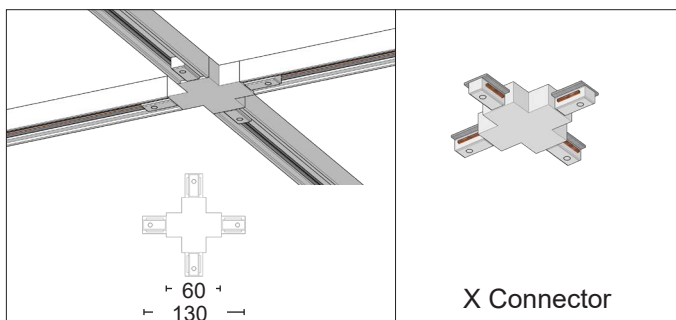

TWO LINE TRACK SYSTEM

STANDARD LENGTH 1-circuit main voltage track in extruded aluminum. Main voltage 220-240V. Electrical wiring is located in an extruded PVC insulated housing. The track is supplied with a series of accessories which will successfully resolve almost all types of lighting installation requirements. And also has the facility for direct surface mounting through knockouts at 500mm spacing.

STANDARD COUPLINGS

Reference Diagram for Choice of Connectors