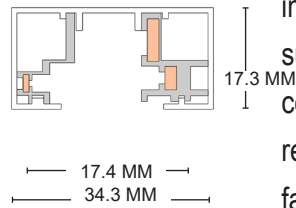

THREE LINE TRACK SYSTEM

STANDARD LENGTH

3-circuit main voltage track in extruded aluminum. Main voltage 220-240V. Electrical wiring is located in an extruded PVC insulated housing. The track is supplied with a series of accessories which will successfully resolve almost all types of lighting installation requirements. And also has the facility for direct surface mounting through knockouts at 500mm spacing.