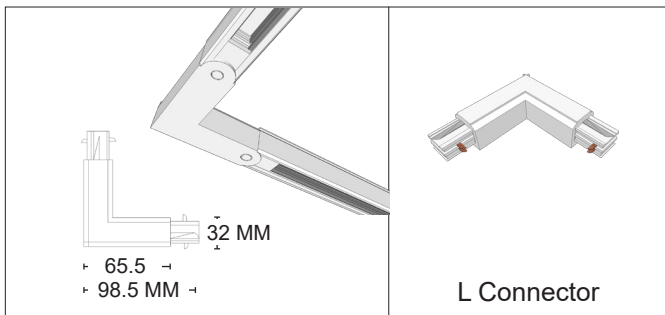

STANDARD COUPLINGS