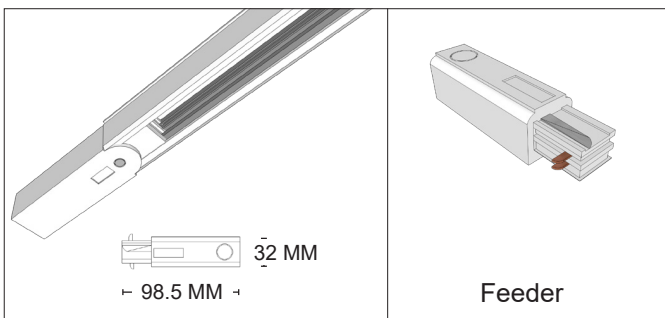

STANDARD COUPLINGS