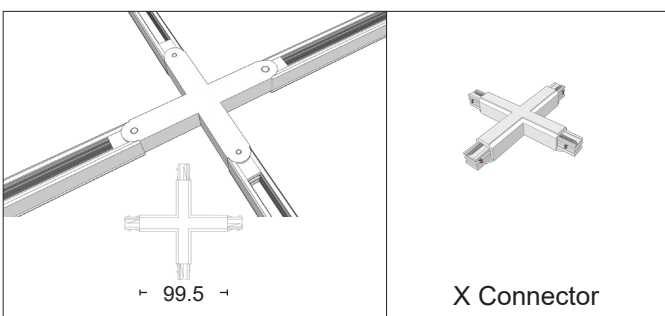

STANDARD COUPLINGS