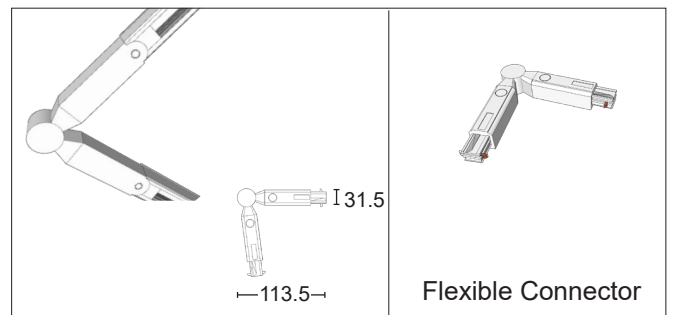

STANDARD COUPLINGS