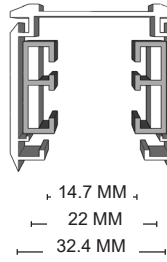

## FOUR LINE TRACK SYSTEM

### STANDARD LENGTH

3-circuit main voltage track in extruded aluminum. Main voltage 220-240V. Electrical wiring is located in an extruded PVC insulated housing. The track is supplied with a series of accessories which will successfully resolve almost all types of lighting installation requirements. And also has the facility for direct surface mounting through knockouts at 500mm spacing.

## Reference Diagram for Choice of Connectors