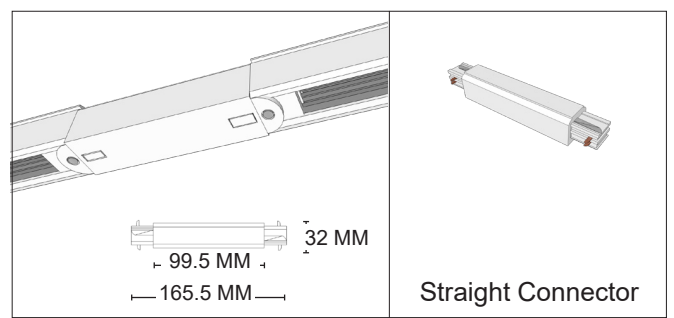

STANDARD COUPLINGS