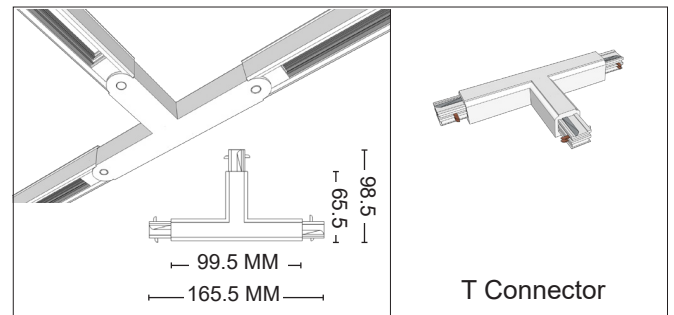

STANDARD COUPLINGS