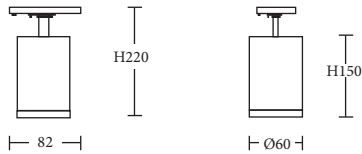

SRL3815

12 Watt / CRI 93+ / 974 lm

- High efficiency LED chip
- High Colour Rendering Index
- Effective thermal management
- Adjustable with 360° rotation and 90° tilt
- Various colour temperature, beam angle options
- C-TICK and SAA approved

Available trim colour:

PERFORMANCE:

LED Power	12W
Luminous Flux	974.8 lm
Efficiency	81.2 lm/W
Color Rendering Index	93+
Power Factor	> 0.93
Dimming	Optional

GENERAL INFORMATION:

LED Type	CREE CXA1512
Driver System	Lifud LED Driver
Size	Light: Ø60 mm x H150 mm Overall: H220 mm x L82 mm
IES File	Available
Warranty	2 Years

PRODUCT OPTION

Beam Angle Selection	15° / 24° / 38°
Colour Temperature	3000K / 4000K / 5000K

PHOTOMETRIC DATA

SRL3815/12W/3000K/24°