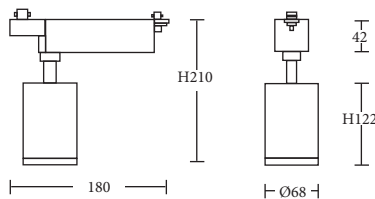

SRL3915

15 Watt / CRI 93+ / 1330 lm

- High efficiency LED chip
- High Colour Rendering Index
- Effective thermal management
- Adjustable with 350° rotation and 85° tilt
- Various colour temperature, beam angle options
- C-TICK and SAA approved

Available trim colour:

PERFORMANCE:

LED Power	15W
Luminous Flux	1330 lm
Efficiency	88.7 lm/W
Color Rendering Index	93+
Power Factor	> 0.97
Dimming	No

GENERAL INFORMATION:

LED Type	CREE CXA1512
Driver System	Lifud LED Driver
Size	Light: Ø68 mm x H122 mm Overall: H210 mm x L180 mm
IES File	Available
Warranty	2 Years

PRODUCT OPTION

Beam Angle Selection	15° / 24° / 38°
Colour Temperature	3000K / 4000K / 5000K

PHOTOMETRIC DATA

SRL3915/15W/3000K/24°