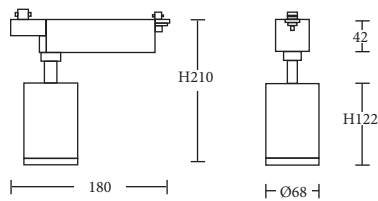

SRL3915

15 Watt / CRI 93+ / 1330 lm

- High efficiency LED chip
- High Colour Rendering Index
- Effective thermal management
- Adjustable with 350° rotation and 85° tilt
- Various colour temperature, beam angle options
- C-TICK and SAA approved

Available trim colour:

PERFORMANCE:

LED Power	15W
Luminous Flux	1330 lm
Efficiency	88.7 lm/W
Color Rendering Index	93+
Power Factor	> 0.97
Dimming	No

GENERAL INFORMATION:

LED Type	CREE CXA1512
Driver System	Lifud LED Driver
Size	Light: Ø68 mm x H122 mm Overall: H210 mm x L180 mm
IES File	Available
Warranty	2 Years

PRODUCT OPTION

Beam Angle Selection	15° / 24° / 38°
Colour Temperature	3000K / 4000K / 5000K

PHOTOMETRIC DATA

SRL3915/15W/3000K/24°