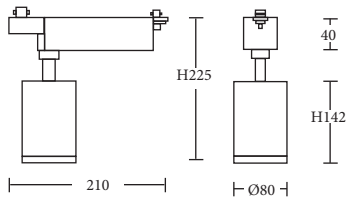

SRL3925

25 Watt / CRI 93+ / 2372 lm

- High efficiency LED chip
- High Colour Rendering Index
- Effective thermal management
- Adjustable with 350° rotation and 85° tilt
- Various colour temperature, beam angle options
- C-TICK and SAA approved

Available trim colour:

PERFORMANCE:

LED Power	25W
Luminous Flux	2372 lm
Efficiency	94.9 lm/W
Color Rendering Index	93+
Power Factor	> 0.95
Dimming	No

GENERAL INFORMATION:

LED Type	CREE CXA1820
Driver System	Lifud LED Driver
Size	Light: Ø80 mm x H142 mm Overall: H225 mm x L210 mm
IES File	Available
Warranty	2 Years

PRODUCT OPTION

Beam Angle Selection	15° / 24° / 38°
Colour Temperature	3000K / 4000K / 5000K

PHOTOMETRIC DATA

SRL3925/25W/3000K/24°