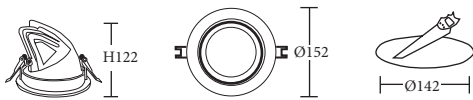

SRL430

26 Watt / CRI 93+ / 2200 lm

- High efficiency LED chip
- High Colour Rendering Index
- Effective thermal management
- Long lifespan
- Various colour temperature, beam angle options
- C-TICK and SAA approved

Available trim colour:

PERFORMANCE:

LED Power	26 W
Luminous Flux	2200 lm
Efficiency	84.6 lm/W
Color Rendering Index	93+
Power Factor	> 0.95
Dimming	Optional

GENERAL INFORMATION:

LED Type	CREE CXA1820
Driver System	Lifud LED Driver
Cut-out size	Ø142 mm
Size	Ø152 mm x H122 mm
IES File	Available
Warranty	2 Years

PRODUCT OPTION:

Beam Angle Selection	15° / 24° / 38°
Colour Temperature	3000K / 4000K / 5000K

PHOTOMETRIC DATA

SRL430/26W/3000K/24°