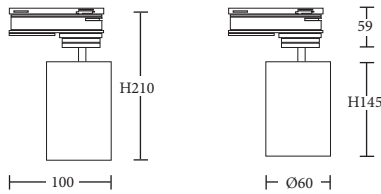

SRL3512

12 Watt / CRI 93+ / 960 lm

- High efficiency LED chip
- High Colour Rendering Index
- Effective thermal management
- Adjustable with 360° rotation and 90° tilt
- Various colour temperature, beam angle options
- C-TICK and SAA approved

Available trim colour:

PERFORMANCE:

LED Power	12 W
Luminous Flux	960 lm
Efficiency	80 lm/W
Color Rendering Index	93+
Power Factor	> 0.90
Dimming	Yes

GENERAL INFORMATION:

LED Type	CREE CXA1512
Driver System	Lifud LED Driver
Size	Light: Ø60 mm x H145 mm Overall: H210 mm x L100 mm
IES File	Available
Warranty	2 Years

PRODUCT OPTION:

Beam Angle Selection	15° / 24° / 38°
Colour Temperature	3000K / 4000K / 5000K

PHOTOMETRIC DATA

SRL3512/12W/3000K/24°