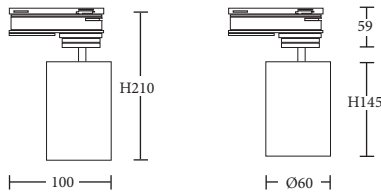

SRL3512

12 Watt / CRI 93+ / 960 lm

- High efficiency LED chip
- High Colour Rendering Index
- Effective thermal management
- Adjustable with 360° rotation and 90° tilt
- Various colour temperature, beam angle options
- C-TICK and SAA approved

Available trim colour:

PERFORMANCE:

LED Power	12 W
Luminous Flux	960 lm
Efficiency	80 lm/W
Color Rendering Index	93+
Power Factor	> 0.90
Dimming	Yes

GENERAL INFORMATION:

LED Type	CREE CXA1512
Driver System	Lifud LED Driver
Size	Light: Ø60 mm x H145 mm Overall: H210 mm x L100 mm
IES File	Available
Warranty	2 Years

PRODUCT OPTION:

Beam Angle Selection	15° / 24° / 38°
Colour Temperature	3000K / 4000K / 5000K

PHOTOMETRIC DATA

SRL3512/12W/3000K/24°