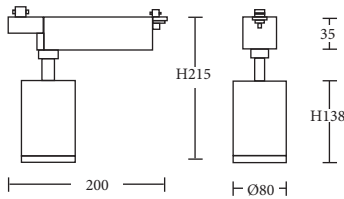

# SRL3525S

25 Watt / CRI 93+ / 1928 lm

- High efficiency LED chip
- High Colour Rendering Index
- Effective thermal management
- Adjustable with 360° rotation and 90° tilt
- Various colour temperature, beam angle options
- C-TICK and SAA approved

## PERFORMANCE:

LED Power	25 W
Luminous Flux	1828 lm
Efficiency	77.1 lm/W
Color Rendering Index	93+
Power Factor	> 0.96
Dimming	No

## GENERAL INFORMATION:

LED Type	CREE CXA1816
Driver System	Lifud LED Driver
Size	Light: Ø80 mm x H138 mm Overall: H215 mm x L200 mm
IES File	Available
Warranty	2 Years

## PHOTOMETRIC DATA

SRL3525S/25W/3000K/24°