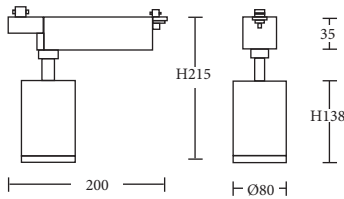

SRL3525S

25 Watt / CRI 93+ / 1928 lm

- High efficiency LED chip
- High Colour Rendering Index
- Effective thermal management
- Adjustable with 360° rotation and 90° tilt
- Various colour temperature, beam angle options
- C-TICK and SAA approved

Available trim colour:

PERFORMANCE:

LED Power	25 W
Luminous Flux	1828 lm
Efficiency	77.1 lm/W
Color Rendering Index	93+
Power Factor	> 0.96
Dimming	No

GENERAL INFORMATION:

LED Type	CREE CXA1816
Driver System	Lifud LED Driver
Size	Light: Ø80 mm x H138 mm Overall: H215 mm x L200 mm
IES File	Available
Warranty	2 Years

PRODUCT OPTION:

Beam Angle Selection	15° / 24° / 38°
Colour Temperature	3000K / 4000K / 5000K

PHOTOMETRIC DATA

SRL3525S/25W/3000K/24°